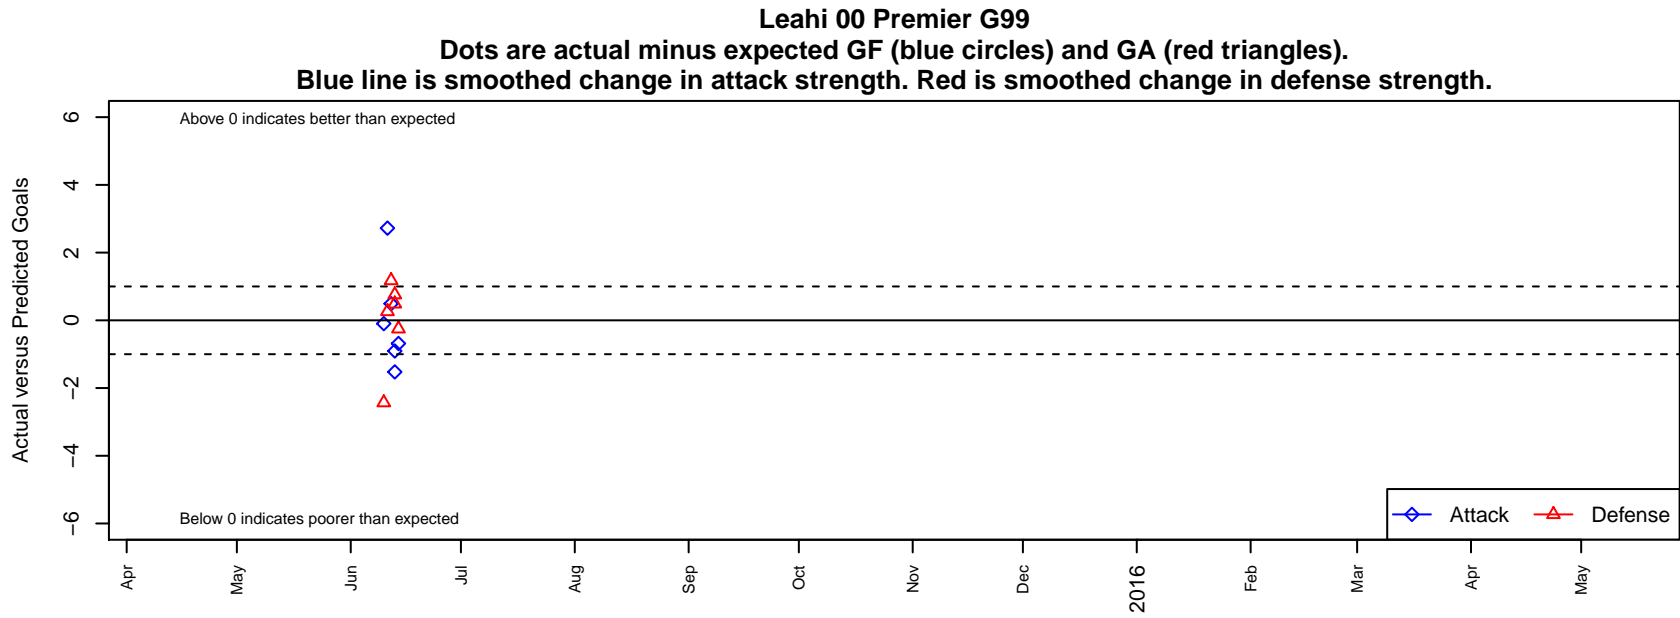

# Leahi 00 Premier G99

, HI  
G99 total strength=1975  
attack=76.02 defense=45.4

alt names used:  
Leahi 00 Premier (HI)

Venues played:  
2015 Region IV Pres Cup U15

<b>date</b>	<b>home</b>		<b>away</b>		<b>venue</b>	<b>pred.home</b>	<b>pred.away</b>
2015-06-14	Leahi 00 Premier G99	2	Real Colorado Red G99	1	2015 Region IV Pres Cup U15	2.68	0.75
2015-06-13	La Roca Premier 00 FD G99	0	Leahi 00 Premier G99	1	2015 Region IV Pres Cup U15	0.49	1.91
2015-06-13	Sand and Surf SC Black G99	0	Leahi 00 Premier G99	3	2015 Region IV Pres Cup U15	0.76	4.52
2015-06-12	LA Galaxy SB Elite G99	0	Leahi 00 Premier G99	3	2015 Region IV Pres Cup U15	1.18	2.51
2015-06-11	Leahi 00 Premier G99	9	Arizona Hammers Blue G99	0	2015 Region IV Pres Cup U15	6.28	0.26
2015-06-10	Eastside FC White G99	3	Leahi 00 Premier G99	2	2015 Region IV Pres Cup U15	0.57	2.10